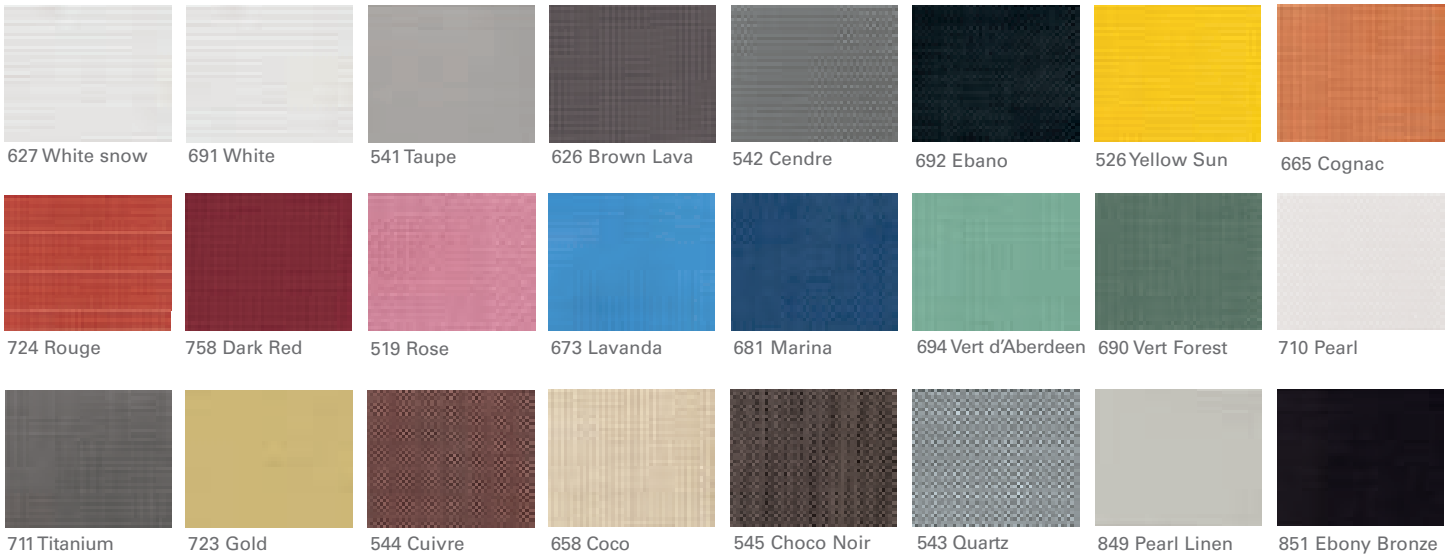

Triconfort Biarritz (B, C)
Triconfort Equinox (B, C)

B Porotex