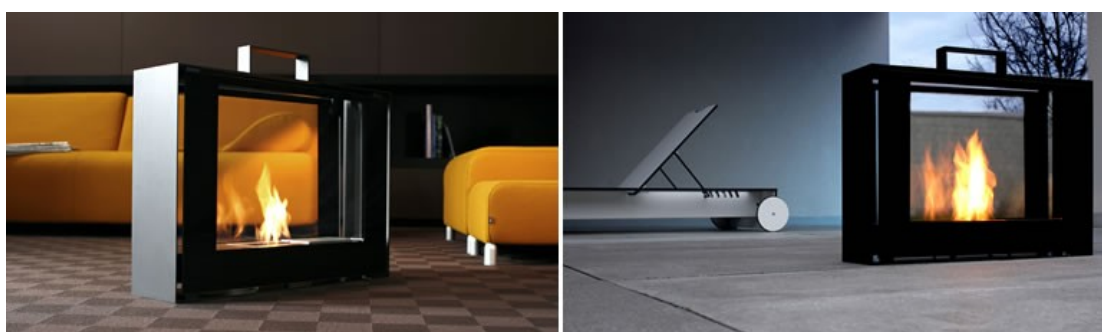

*Un style
à vivre dehors*

JARDIN-CONFORT

MEUBLES DE JARDIN ET DE TERRASSE

CONMOTO ALLEMAGNE

2009

TRAVELMATE

Chauffage portable au BIO-éthanol INDOOR/OUTDOOR

Sans cheminée, sans fumée, sans odeur, sans résidus